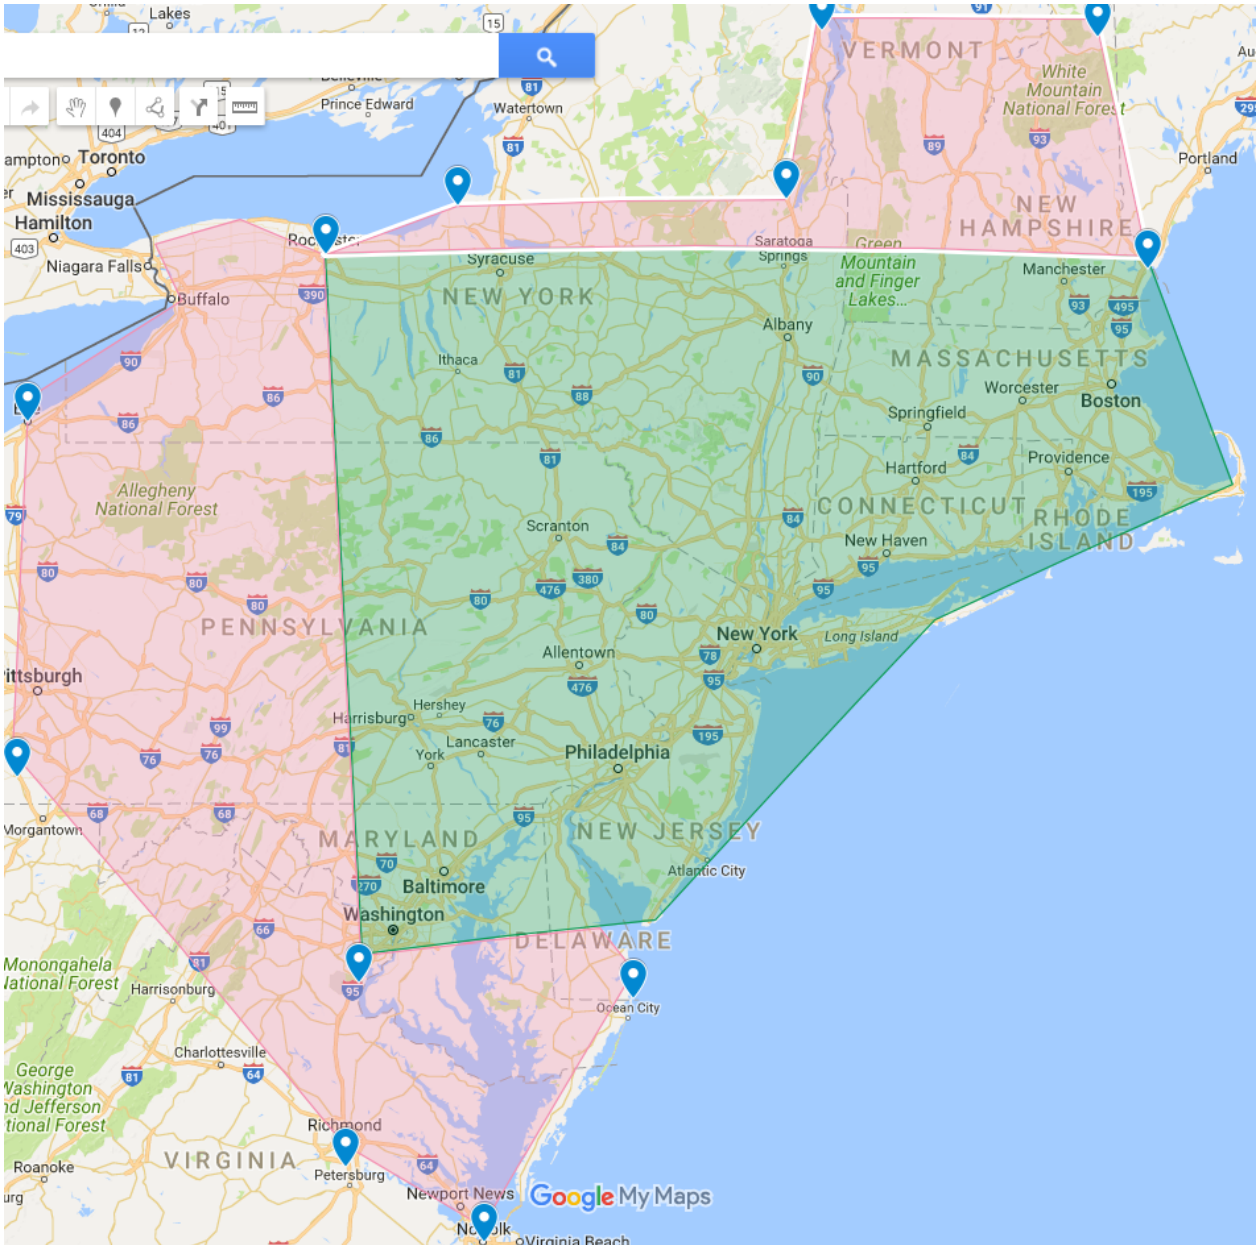

NEWLY EXPANDED SERVICE AREA

(Approximately 151,000 sq. mi.)

SMITH CARRIERS, INC.

FAIRFIELD NJ 07004

973-808-5252

We have grown our service area to include additional cities and delivery zones.

- Our original service area (in light green shading) has been expanded.
- We have added an additional fringe area (in light red shading), to provide enhanced coverage.
- These changes are effective immediately (October 1, 2017)